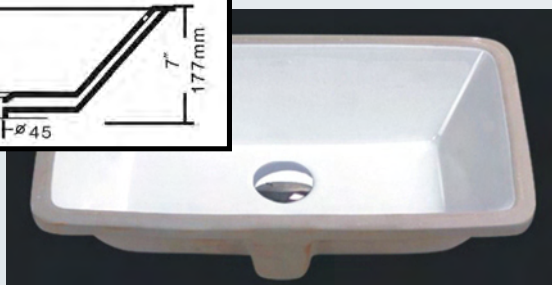

RC 0301

UNGLAZED RIM: 510x380x178mm
BOWL SIZE: 18" x 13" x 5"
VITREOUS CHINA

RC 0302

UNGLAZED RIM: 540x340x180mm
BOWL SIZE: 18 3/4" x 13 3/4" x 5"
VITREOUS CHINA

- 1** MADE OF HIGH GRADE VITREOUS CHINA
- 2** STANDARD AMERICAN DIMENSIONS WITH HIGH QUALITY.
- 3** A LOT OF DIFFERENT SIZES IN DIFFERENT SHAPES MEET VARIOUS NEEDS.
- 4** **BLACK** AND **IVORY** COLORS AVAILABLE.
- 5** STANDARD TEMPLATE CARDBOARD AND FASTENING CLIPS AVAILABLE.
- 6** SINGLE PACKAGE STYLES AVAILABLE.

VANITY MODELS
Midwest Line-Undermount Sinks

RC 0303 UNGLAZED RIM: 460x330x180mm
 BOWL SIZE: 16" x 11" x 5 3/4"
 VITREOUS CHINA

RD 0302 UNGLAZED RIM: 432x356x191mm
 BOWL SIZE: 15" x 12" x 6"
 VITREOUS CHINA

RD 0304 UNGLAZED RIM: 460x380x190mm
 BOWL SIZE: 16" x 13" x 6"
 VITREOUS CHINA

RD 0301 UNGLAZED RIM: 382x330x190mm
 BOWL SIZE: 13 1/2" x 11 1/4" x 6"
 VITREOUS CHINA

RD 0303 UNGLAZED RIM: 490x410x205mm
 BOWL SIZE: 17" x 14" x 6"
 VITREOUS CHINA

RD 0305 UNGLAZED RIM: 490x400x205mm
 BOWL SIZE: 17 1/4" x 14" x 6 1/2"
 VITREOUS CHINA