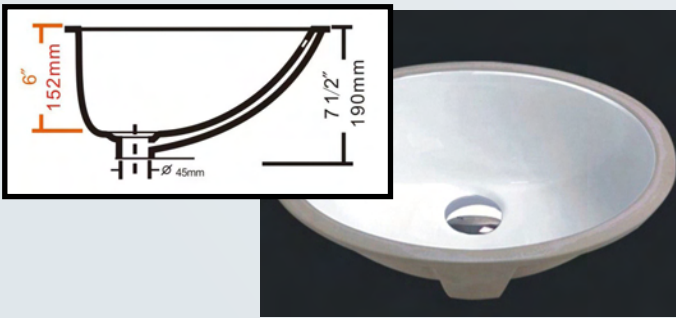

RC 0301

UNGLAZED RIM: 510x380x178mm
BOWL SIZE: 18" x 13" x 5"
VITREOUS CHINA

RC 0302

UNGLAZED RIM: 540x340x180mm
BOWL SIZE: 18 3/4" x 13 3/4" x 5"
VITREOUS CHINA

- 1** MADE OF HIGH GRADE VITREOUS CHINA
- 2** STANDARD AMERICAN DIMENSIONS WITH HIGH QUALITY.
- 3** A LOT OF DIFFERENT SIZES IN DIFFERENT SHAPES MEET VARIOUS NEEDS.
- 4** **BLACK** AND **IVORY** COLORS AVAILABLE.
- 5** STANDARD TEMPLATE CARDBOARD AND FASTENING CLIPS AVAILABLE.
- 6** SINGLE PACKAGE STYLES AVAILABLE.

VANITY MODELS
Midwest Line-Undermount Sinks

RC 0303 UNGLAZED RIM: 460x330x180mm
 BOWL SIZE: 16" x 11" x 5 3/4"
 VITREOUS CHINA

RD 0302 UNGLAZED RIM: 432x356x191mm
 BOWL SIZE: 15" x 12" x 6"
 VITREOUS CHINA

RD 0304 UNGLAZED RIM: 460x380x190mm
 BOWL SIZE: 16" x 13" x 6"
 VITREOUS CHINA

RD 0301 UNGLAZED RIM: 382x330x190mm
 BOWL SIZE: 13 1/2" x 11 1/4" x 6"
 VITREOUS CHINA

RD 0303 UNGLAZED RIM: 490x410x205mm
 BOWL SIZE: 17" x 14" x 6"
 VITREOUS CHINA

RD 0305 UNGLAZED RIM: 490x400x205mm
 BOWL SIZE: 17 1/4" x 14" x 6 1/2"
 VITREOUS CHINA