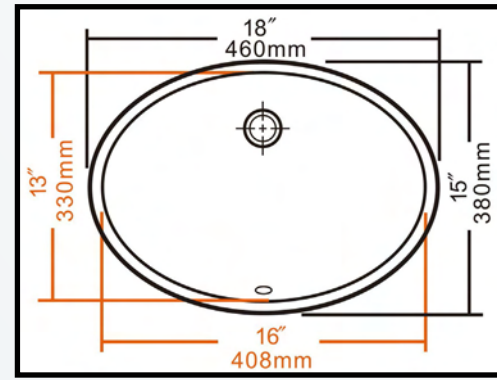

RC 0301

UNGLAZED RIM: 510x380x178mm
BOWL SIZE: 18" x 13" x 5"
VITREOUS CHINA

RC 0302

UNGLAZED RIM: 540x340x180mm
BOWL SIZE: 18 3/4" x 13 3/4" x 5"
VITREOUS CHINA

- 1** MADE OF HIGH GRADE VITREOUS CHINA
- 2** STANDARD AMERICAN DIMENSIONS WITH HIGH QUALITY.
- 3** A LOT OF DIFFERENT SIZES IN DIFFERENT SHAPES MEET VARIOUS NEEDS.
- 4** **BLACK** AND **IVORY** COLORS AVAILABLE.
- 5** STANDARD TEMPLATE CARDBOARD AND FASTENING CLIPS AVAILABLE.
- 6** SINGLE PACKAGE STYLES AVAILABLE.

VANITY MODELS
Midwest Line-Undermount Sinks

RC 0303 UNGLAZED RIM: 460x330x180mm
 BOWL SIZE: 16" x 11" x 5 3/4"
 VITREOUS CHINA

RD 0302 UNGLAZED RIM: 432x356x191mm
 BOWL SIZE: 15" x 12" x 6"
 VITREOUS CHINA

RD 0304 UNGLAZED RIM: 460x380x190mm
 BOWL SIZE: 16" x 13" x 6"
 VITREOUS CHINA

RD 0301 UNGLAZED RIM: 382x330x190mm
 BOWL SIZE: 13 1/2" x 11 1/4" x 6"
 VITREOUS CHINA

RD 0303 UNGLAZED RIM: 490x410x205mm
 BOWL SIZE: 17" x 14" x 6"
 VITREOUS CHINA

RD 0305 UNGLAZED RIM: 490x400x205mm
 BOWL SIZE: 17 1/4" x 14" x 6 1/2"
 VITREOUS CHINA