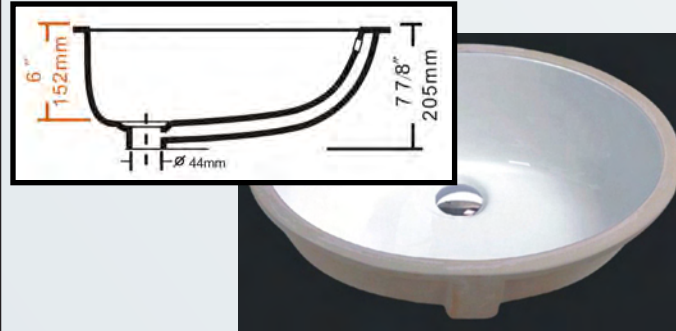

RC 0301

UNGLAZED RIM: 510x380x178mm
BOWL SIZE: 18" x 13" x 5"
VITREOUS CHINA

RC 0302

UNGLAZED RIM: 540x340x180mm
BOWL SIZE: 18 3/4" x 13 3/4" x 5"
VITREOUS CHINA

- 1** MADE OF HIGH GRADE VITREOUS CHINA
- 2** STANDARD AMERICAN DIMENSIONS WITH HIGH QUALITY.
- 3** A LOT OF DIFFERENT SIZES IN DIFFERENT SHAPES MEET VARIOUS NEEDS.
- 4** **BLACK** AND **IVORY** COLORS AVAILABLE.
- 5** STANDARD TEMPLATE CARDBOARD AND FASTENING CLIPS AVAILABLE.
- 6** SINGLE PACKAGE STYLES AVAILABLE.

VANITY MODELS
Midwest Line-Undermount Sinks

RC 0303 UNGLAZED RIM: 460x330x180mm
 BOWL SIZE: 16" x 11" x 5 3/4"
 VITREOUS CHINA

RD 0302 UNGLAZED RIM: 432x356x191mm
 BOWL SIZE: 15" x 12" x 6"
 VITREOUS CHINA

RD 0304 UNGLAZED RIM: 460x380x190mm
 BOWL SIZE: 16" x 13" x 6"
 VITREOUS CHINA

RD 0301 UNGLAZED RIM: 382x330x190mm
 BOWL SIZE: 13 1/2" x 11 1/4" x 6"
 VITREOUS CHINA

RD 0303 UNGLAZED RIM: 490x410x205mm
 BOWL SIZE: 17" x 14" x 6"
 VITREOUS CHINA

RD 0305 UNGLAZED RIM: 490x400x205mm
 BOWL SIZE: 17 1/4" x 14" x 6 1/2"
 VITREOUS CHINA