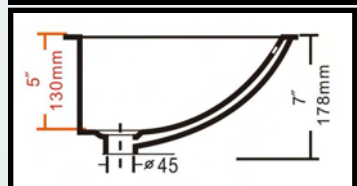

RC 0301

UNGLAZED RIM: 510x380x178mm
BOWL SIZE: 18" x 13" x 5"
VITREOUS CHINA

RC 0302

UNGLAZED RIM: 540x340x180mm
BOWL SIZE: 18 3/4" x 13 3/4" x 5"
VITREOUS CHINA

- 1** MADE OF HIGH GRADE VITREOUS CHINA
- 2** STANDARD AMERICAN DIMENSIONS WITH HIGH QUALITY.
- 3** A LOT OF DIFFERENT SIZES IN DIFFERENT SHAPES MEET VARIOUS NEEDS.
- 4** **BLACK** AND **IVORY** COLORS AVAILABLE.
- 5** STANDARD TEMPLATE CARDBOARD AND FASTENING CLIPS AVAILABLE.
- 6** SINGLE PACKAGE STYLES AVAILABLE.

VANITY MODELS
Midwest Line-Undermount Sinks

RC 0303 UNGLAZED RIM: 460x330x180mm
 BOWL SIZE: 16" x 11" x 5 3/4"
 VITREOUS CHINA

RD 0302 UNGLAZED RIM: 432x356x191mm
 BOWL SIZE: 15" x 12" x 6"
 VITREOUS CHINA

RD 0304 UNGLAZED RIM: 460x380x190mm
 BOWL SIZE: 16" x 13" x 6"
 VITREOUS CHINA

RD 0301 UNGLAZED RIM: 382x330x190mm
 BOWL SIZE: 13 1/2" x 11 1/4" x 6"
 VITREOUS CHINA

RD 0303 UNGLAZED RIM: 490x410x205mm
 BOWL SIZE: 17" x 14" x 6"
 VITREOUS CHINA

RD 0305 UNGLAZED RIM: 490x400x205mm
 BOWL SIZE: 17 1/4" x 14" x 6 1/2"
 VITREOUS CHINA