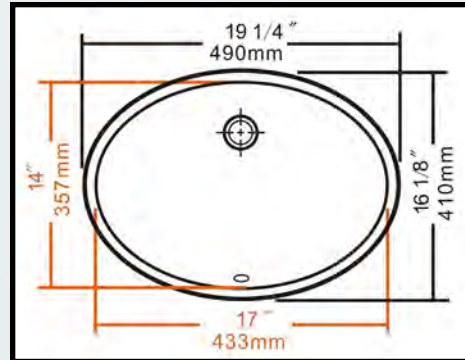

RC 0301

UNGLAZED RIM: 510x380x178mm
BOWL SIZE: 18" x 13" x 5"
VITREOUS CHINA

RC 0302

UNGLAZED RIM: 540x340x180mm
BOWL SIZE: 18 3/4" x 13 3/4" x 5"
VITREOUS CHINA

- 1** MADE OF HIGH GRADE VITREOUS CHINA
- 2** STANDARD AMERICAN DIMENSIONS WITH HIGH QUALITY.
- 3** A LOT OF DIFFERENT SIZES IN DIFFERENT SHAPES MEET VARIOUS NEEDS.
- 4** **BLACK** AND **IVORY** COLORS AVAILABLE.
- 5** STANDARD TEMPLATE CARDBOARD AND FASTENING CLIPS AVAILABLE.
- 6** SINGLE PACKAGE STYLES AVAILABLE.

VANITY MODELS
Midwest Line-Undermount Sinks

RC 0303 UNGLAZED RIM: 460x330x180mm
 BOWL SIZE: 16" x 11" x 5 3/4"
 VITREOUS CHINA

RD 0302 UNGLAZED RIM: 432x356x191mm
 BOWL SIZE: 15" x 12" x 6"
 VITREOUS CHINA

RD 0304 UNGLAZED RIM: 460x380x190mm
 BOWL SIZE: 16" x 13" x 6"
 VITREOUS CHINA

RD 0301 UNGLAZED RIM: 382x330x190mm
 BOWL SIZE: 13 1/2" x 11 1/4" x 6"
 VITREOUS CHINA

RD 0303 UNGLAZED RIM: 490x410x205mm
 BOWL SIZE: 17" x 14" x 6"
 VITREOUS CHINA

RD 0305 UNGLAZED RIM: 490x400x205mm
 BOWL SIZE: 17 1/4" x 14" x 6 1/2"
 VITREOUS CHINA