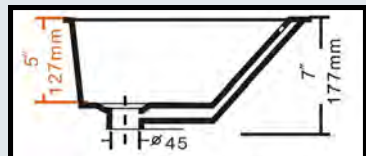

RC 0301

UNGLAZED RIM: 510x380x178mm
BOWL SIZE: 18" x 13" x 5"
VITREOUS CHINA

RC 0302

UNGLAZED RIM: 540x340x180mm
BOWL SIZE: 18 3/4" x 13 3/4" x 5"
VITREOUS CHINA

- 1** MADE OF HIGH GRADE VITREOUS CHINA
- 2** STANDARD AMERICAN DIMENSIONS WITH HIGH QUALITY.
- 3** A LOT OF DIFFERENT SIZES IN DIFFERENT SHAPES MEET VARIOUS NEEDS.
- 4** **BLACK** AND **IVORY** COLORS AVAILABLE.
- 5** STANDARD TEMPLATE CARDBOARD AND FASTENING CLIPS AVAILABLE.
- 6** SINGLE PACKAGE STYLES AVAILABLE.

VANITY MODELS
Midwest Line-Undermount Sinks

RC 0303 UNGLAZED RIM: 460x330x180mm
 BOWL SIZE: 16" x 11" x 5 3/4"
 VITREOUS CHINA

RD 0302 UNGLAZED RIM: 432x356x191mm
 BOWL SIZE: 15" x 12" x 6"
 VITREOUS CHINA

RD 0304 UNGLAZED RIM: 460x380x190mm
 BOWL SIZE: 16" x 13" x 6"
 VITREOUS CHINA

RD 0301 UNGLAZED RIM: 382x330x190mm
 BOWL SIZE: 13 1/2" x 11 1/4" x 6"
 VITREOUS CHINA

RD 0303 UNGLAZED RIM: 490x410x205mm
 BOWL SIZE: 17" x 14" x 6"
 VITREOUS CHINA

RD 0305 UNGLAZED RIM: 490x400x205mm
 BOWL SIZE: 17 1/4" x 14" x 6 1/2"
 VITREOUS CHINA