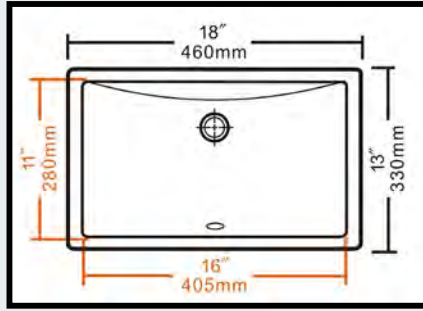

RC 0301

UNGLAZED RIM: 510x380x178mm
BOWL SIZE: 18" x 13" x 5"
VITREOUS CHINA

RC 0302

UNGLAZED RIM: 540x340x180mm
BOWL SIZE: 18 3/4" x 13 3/4" x 5"
VITREOUS CHINA

- 1** MADE OF HIGH GRADE VITREOUS CHINA
- 2** STANDARD AMERICAN DIMENSIONS WITH HIGH QUALITY.
- 3** A LOT OF DIFFERENT SIZES IN DIFFERENT SHAPES MEET VARIOUS NEEDS.
- 4** **BLACK** AND **IVORY** COLORS AVAILABLE.
- 5** STANDARD TEMPLATE CARDBOARD AND FASTENING CLIPS AVAILABLE.
- 6** SINGLE PACKAGE STYLES AVAILABLE.

VANITY MODELS
Midwest Line-Undermount Sinks

RC 0303 UNGLAZED RIM: 460x330x180mm
 BOWL SIZE: 16" x 11" x 5 3/4"
 VITREOUS CHINA

RD 0302 UNGLAZED RIM: 432x356x191mm
 BOWL SIZE: 15" x 12" x 6"
 VITREOUS CHINA

RD 0304 UNGLAZED RIM: 460x380x190mm
 BOWL SIZE: 16" x 13" x 6"
 VITREOUS CHINA

RD 0301 UNGLAZED RIM: 382x330x190mm
 BOWL SIZE: 13 1/2" x 11 1/4" x 6"
 VITREOUS CHINA

RD 0303 UNGLAZED RIM: 490x410x205mm
 BOWL SIZE: 17" x 14" x 6"
 VITREOUS CHINA

RD 0305 UNGLAZED RIM: 490x400x205mm
 BOWL SIZE: 17 1/4" x 14" x 6 1/2"
 VITREOUS CHINA