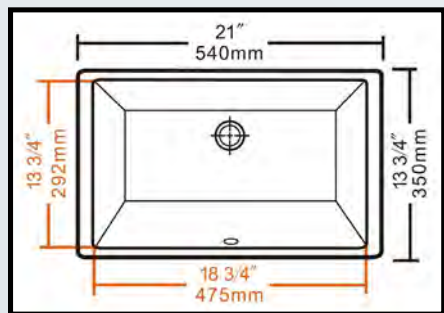

RC 0301

UNGLAZED RIM: 510x380x178mm
BOWL SIZE: 18" x 13" x 5"
VITREOUS CHINA

RC 0302

UNGLAZED RIM: 540x340x180mm
BOWL SIZE: 18 3/4" x 13 3/4" x 5"
VITREOUS CHINA

- 1** MADE OF HIGH GRADE VITREOUS CHINA
- 2** STANDARD AMERICAN DIMENSIONS WITH HIGH QUALITY.
- 3** A LOT OF DIFFERENT SIZES IN DIFFERENT SHAPES MEET VARIOUS NEEDS.
- 4** **BLACK** AND **IVORY** COLORS AVAILABLE.
- 5** STANDARD TEMPLATE CARDBOARD AND FASTENING CLIPS AVAILABLE.
- 6** SINGLE PACKAGE STYLES AVAILABLE.

VANITY MODELS
Midwest Line-Undermount Sinks

RC 0303 UNGLAZED RIM: 460x330x180mm
 BOWL SIZE: 16" x 11" x 5 3/4"
 VITREOUS CHINA

RD 0302 UNGLAZED RIM: 432x356x191mm
 BOWL SIZE: 15" x 12" x 6"
 VITREOUS CHINA

RD 0304 UNGLAZED RIM: 460x380x190mm
 BOWL SIZE: 16" x 13" x 6"
 VITREOUS CHINA

RD 0301 UNGLAZED RIM: 382x330x190mm
 BOWL SIZE: 13 1/2" x 11 1/4" x 6"
 VITREOUS CHINA

RD 0303 UNGLAZED RIM: 490x410x205mm
 BOWL SIZE: 17" x 14" x 6"
 VITREOUS CHINA

RD 0305 UNGLAZED RIM: 490x400x205mm
 BOWL SIZE: 17 1/4" x 14" x 6 1/2"
 VITREOUS CHINA