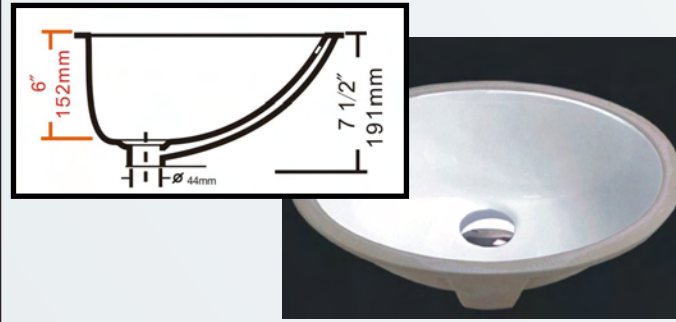

RC 0301

UNGLAZED RIM: 510x380x178mm
BOWL SIZE: 18" x 13" x 5"
VITREOUS CHINA

RC 0302

UNGLAZED RIM: 540x340x180mm
BOWL SIZE: 18 3/4" x 13 3/4" x 5"
VITREOUS CHINA

- 1** MADE OF HIGH GRADE VITREOUS CHINA
- 2** STANDARD AMERICAN DIMENSIONS WITH HIGH QUALITY.
- 3** A LOT OF DIFFERENT SIZES IN DIFFERENT SHAPES MEET VARIOUS NEEDS.
- 4** **BLACK** AND **IVORY** COLORS AVAILABLE.
- 5** STANDARD TEMPLATE CARDBOARD AND FASTENING CLIPS AVAILABLE.
- 6** SINGLE PACKAGE STYLES AVAILABLE.

VANITY MODELS
Midwest Line-Undermount Sinks

RC 0303 UNGLAZED RIM: 460x330x180mm
 BOWL SIZE: 16" x 11" x 5 3/4"
 VITREOUS CHINA

RD 0302 UNGLAZED RIM: 432x356x191mm
 BOWL SIZE: 15" x 12" x 6"
 VITREOUS CHINA

RD 0304 UNGLAZED RIM: 460x380x190mm
 BOWL SIZE: 16" x 13" x 6"
 VITREOUS CHINA

RD 0301 UNGLAZED RIM: 382x330x190mm
 BOWL SIZE: 13 1/2" x 11 1/4" x 6"
 VITREOUS CHINA

RD 0303 UNGLAZED RIM: 490x410x205mm
 BOWL SIZE: 17" x 14" x 6"
 VITREOUS CHINA

RD 0305 UNGLAZED RIM: 490x400x205mm
 BOWL SIZE: 17 1/4" x 14" x 6 1/2"
 VITREOUS CHINA