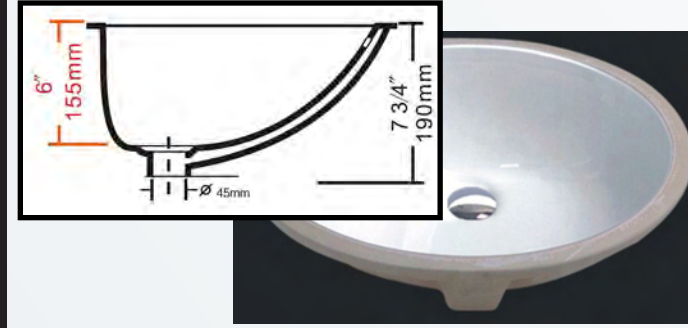

RC 0301

UNGLAZED RIM: 510x380x178mm
BOWL SIZE: 18" x 13" x 5"
VITREOUS CHINA

RC 0302

UNGLAZED RIM: 540x340x180mm
BOWL SIZE: 18 3/4" x 13 3/4" x 5"
VITREOUS CHINA

- 1** MADE OF HIGH GRADE VITREOUS CHINA
- 2** STANDARD AMERICAN DIMENSIONS WITH HIGH QUALITY.
- 3** A LOT OF DIFFERENT SIZES IN DIFFERENT SHAPES MEET VARIOUS NEEDS.
- 4** **BLACK** AND **IVORY** COLORS AVAILABLE.
- 5** STANDARD TEMPLATE CARDBOARD AND FASTENING CLIPS AVAILABLE.
- 6** SINGLE PACKAGE STYLES AVAILABLE.

VANITY MODELS
Midwest Line-Undermount Sinks

RC 0303 UNGLAZED RIM: 460x330x180mm
 BOWL SIZE: 16" x 11" x 5 3/4"
 VITREOUS CHINA

RD 0302 UNGLAZED RIM: 432x356x191mm
 BOWL SIZE: 15" x 12" x 6"
 VITREOUS CHINA

RD 0304 UNGLAZED RIM: 460x380x190mm
 BOWL SIZE: 16" x 13" x 6"
 VITREOUS CHINA

RD 0301 UNGLAZED RIM: 382x330x190mm
 BOWL SIZE: 13 1/2" x 11 1/4" x 6"
 VITREOUS CHINA

RD 0303 UNGLAZED RIM: 490x410x205mm
 BOWL SIZE: 17" x 14" x 6"
 VITREOUS CHINA

RD 0305 UNGLAZED RIM: 490x400x205mm
 BOWL SIZE: 17 1/4" x 14" x 6 1/2"
 VITREOUS CHINA