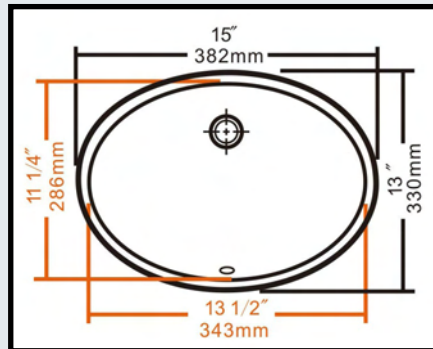

RC 0301

UNGLAZED RIM: 510x380x178mm
BOWL SIZE: 18" x 13" x 5"
VITREOUS CHINA

RC 0302

UNGLAZED RIM: 540x340x180mm
BOWL SIZE: 18 3/4" x 13 3/4" x 5"
VITREOUS CHINA

- 1** MADE OF HIGH GRADE VITREOUS CHINA
- 2** STANDARD AMERICAN DIMENSIONS WITH HIGH QUALITY.
- 3** A LOT OF DIFFERENT SIZES IN DIFFERENT SHAPES MEET VARIOUS NEEDS.
- 4** **BLACK** AND **IVORY** COLORS AVAILABLE.
- 5** STANDARD TEMPLATE CARDBOARD AND FASTENING CLIPS AVAILABLE.
- 6** SINGLE PACKAGE STYLES AVAILABLE.

VANITY MODELS
Midwest Line-Undermount Sinks

RC 0303 UNGLAZED RIM: 460x330x180mm
 BOWL SIZE: 16" x 11" x 5 3/4"
 VITREOUS CHINA

RD 0302 UNGLAZED RIM: 432x356x191mm
 BOWL SIZE: 15" x 12" x 6"
 VITREOUS CHINA

RD 0304 UNGLAZED RIM: 460x380x190mm
 BOWL SIZE: 16" x 13" x 6"
 VITREOUS CHINA

RD 0301 UNGLAZED RIM: 382x330x190mm
 BOWL SIZE: 13 1/2" x 11 1/4" x 6"
 VITREOUS CHINA

RD 0303 UNGLAZED RIM: 490x410x205mm
 BOWL SIZE: 17" x 14" x 6"
 VITREOUS CHINA

RD 0305 UNGLAZED RIM: 490x400x205mm
 BOWL SIZE: 17 1/4" x 14" x 6 1/2"
 VITREOUS CHINA