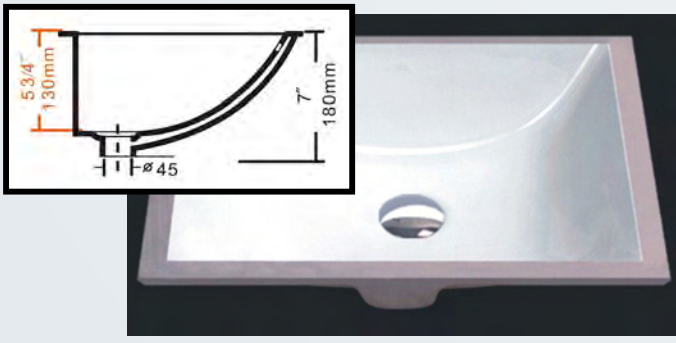

RC 0301

UNGLAZED RIM: 510x380x178mm
BOWL SIZE: 18" x 13" x 5"
VITREOUS CHINA

RC 0302

UNGLAZED RIM: 540x340x180mm
BOWL SIZE: 18 3/4" x 13 3/4" x 5"
VITREOUS CHINA

- 1** MADE OF HIGH GRADE VITREOUS CHINA
- 2** STANDARD AMERICAN DIMENSIONS WITH HIGH QUALITY.
- 3** A LOT OF DIFFERENT SIZES IN DIFFERENT SHAPES MEET VARIOUS NEEDS.
- 4** **BLACK** AND **IVORY** COLORS AVAILABLE.
- 5** STANDARD TEMPLATE CARDBOARD AND FASTENING CLIPS AVAILABLE.
- 6** SINGLE PACKAGE STYLES AVAILABLE.

VANITY MODELS
Midwest Line-Undermount Sinks

RC 0303 UNGLAZED RIM: 460x330x180mm
 BOWL SIZE: 16" x 11" x 5 3/4"
 VITREOUS CHINA

RD 0302 UNGLAZED RIM: 432x356x191mm
 BOWL SIZE: 15" x 12" x 6"
 VITREOUS CHINA

RD 0304 UNGLAZED RIM: 460x380x190mm
 BOWL SIZE: 16" x 13" x 6"
 VITREOUS CHINA

RD 0301 UNGLAZED RIM: 382x330x190mm
 BOWL SIZE: 13 1/2" x 11 1/4" x 6"
 VITREOUS CHINA

RD 0303 UNGLAZED RIM: 490x410x205mm
 BOWL SIZE: 17" x 14" x 6"
 VITREOUS CHINA

RD 0305 UNGLAZED RIM: 490x400x205mm
 BOWL SIZE: 17 1/4" x 14" x 6 1/2"
 VITREOUS CHINA