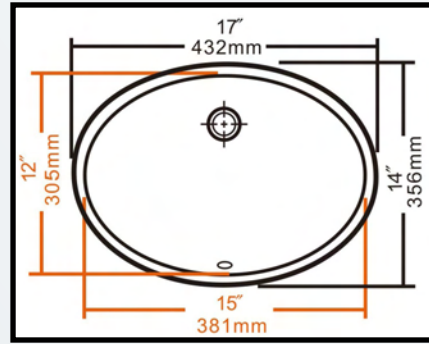

RC 0301

UNGLAZED RIM: 510x380x178mm
BOWL SIZE: 18" x 13" x 5"
VITREOUS CHINA

RC 0302

UNGLAZED RIM: 540x340x180mm
BOWL SIZE: 18 3/4" x 13 3/4" x 5"
VITREOUS CHINA

- 1** MADE OF HIGH GRADE VITREOUS CHINA
- 2** STANDARD AMERICAN DIMENSIONS WITH HIGH QUALITY.
- 3** A LOT OF DIFFERENT SIZES IN DIFFERENT SHAPES MEET VARIOUS NEEDS.
- 4** **BLACK** AND **IVORY** COLORS AVAILABLE.
- 5** STANDARD TEMPLATE CARDBOARD AND FASTENING CLIPS AVAILABLE.
- 6** SINGLE PACKAGE STYLES AVAILABLE.

VANITY MODELS
Midwest Line-Undermount Sinks

RC 0303 UNGLAZED RIM: 460x330x180mm
 BOWL SIZE: 16" x 11" x 5 3/4"
 VITREOUS CHINA

RD 0302 UNGLAZED RIM: 432x356x191mm
 BOWL SIZE: 15" x 12" x 6"
 VITREOUS CHINA

RD 0304 UNGLAZED RIM: 460x380x190mm
 BOWL SIZE: 16" x 13" x 6"
 VITREOUS CHINA

RD 0301 UNGLAZED RIM: 382x330x190mm
 BOWL SIZE: 13 1/2" x 11 1/4" x 6"
 VITREOUS CHINA

RD 0303 UNGLAZED RIM: 490x410x205mm
 BOWL SIZE: 17" x 14" x 6"
 VITREOUS CHINA

RD 0305 UNGLAZED RIM: 490x400x205mm
 BOWL SIZE: 17 1/4" x 14" x 6 1/2"
 VITREOUS CHINA