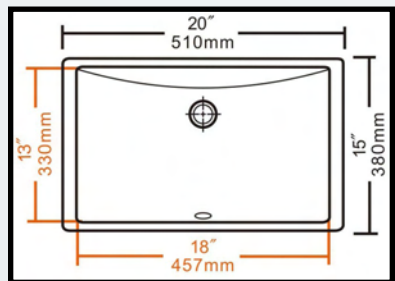

RC 0301

UNGLAZED RIM: 510x380x178mm
BOWL SIZE: 18" x 13" x 5"
VITREOUS CHINA

RC 0302

UNGLAZED RIM: 540x340x180mm
BOWL SIZE: 18 3/4" x 13 3/4" x 5"
VITREOUS CHINA

- 1** MADE OF HIGH GRADE VITREOUS CHINA
- 2** STANDARD AMERICAN DIMENSIONS WITH HIGH QUALITY.
- 3** A LOT OF DIFFERENT SIZES IN DIFFERENT SHAPES MEET VARIOUS NEEDS.
- 4** **BLACK** AND **IVORY** COLORS AVAILABLE.
- 5** STANDARD TEMPLATE CARDBOARD AND FASTENING CLIPS AVAILABLE.
- 6** SINGLE PACKAGE STYLES AVAILABLE.

VANITY MODELS
Midwest Line-Undermount Sinks

RC 0303 UNGLAZED RIM: 460x330x180mm
 BOWL SIZE: 16" x 11" x 5 3/4"
 VITREOUS CHINA

RD 0302 UNGLAZED RIM: 432x356x191mm
 BOWL SIZE: 15" x 12" x 6"
 VITREOUS CHINA

RD 0304 UNGLAZED RIM: 460x380x190mm
 BOWL SIZE: 16" x 13" x 6"
 VITREOUS CHINA

RD 0301 UNGLAZED RIM: 382x330x190mm
 BOWL SIZE: 13 1/2" x 11 1/4" x 6"
 VITREOUS CHINA

RD 0303 UNGLAZED RIM: 490x410x205mm
 BOWL SIZE: 17" x 14" x 6"
 VITREOUS CHINA

RD 0305 UNGLAZED RIM: 490x400x205mm
 BOWL SIZE: 17 1/4" x 14" x 6 1/2"
 VITREOUS CHINA